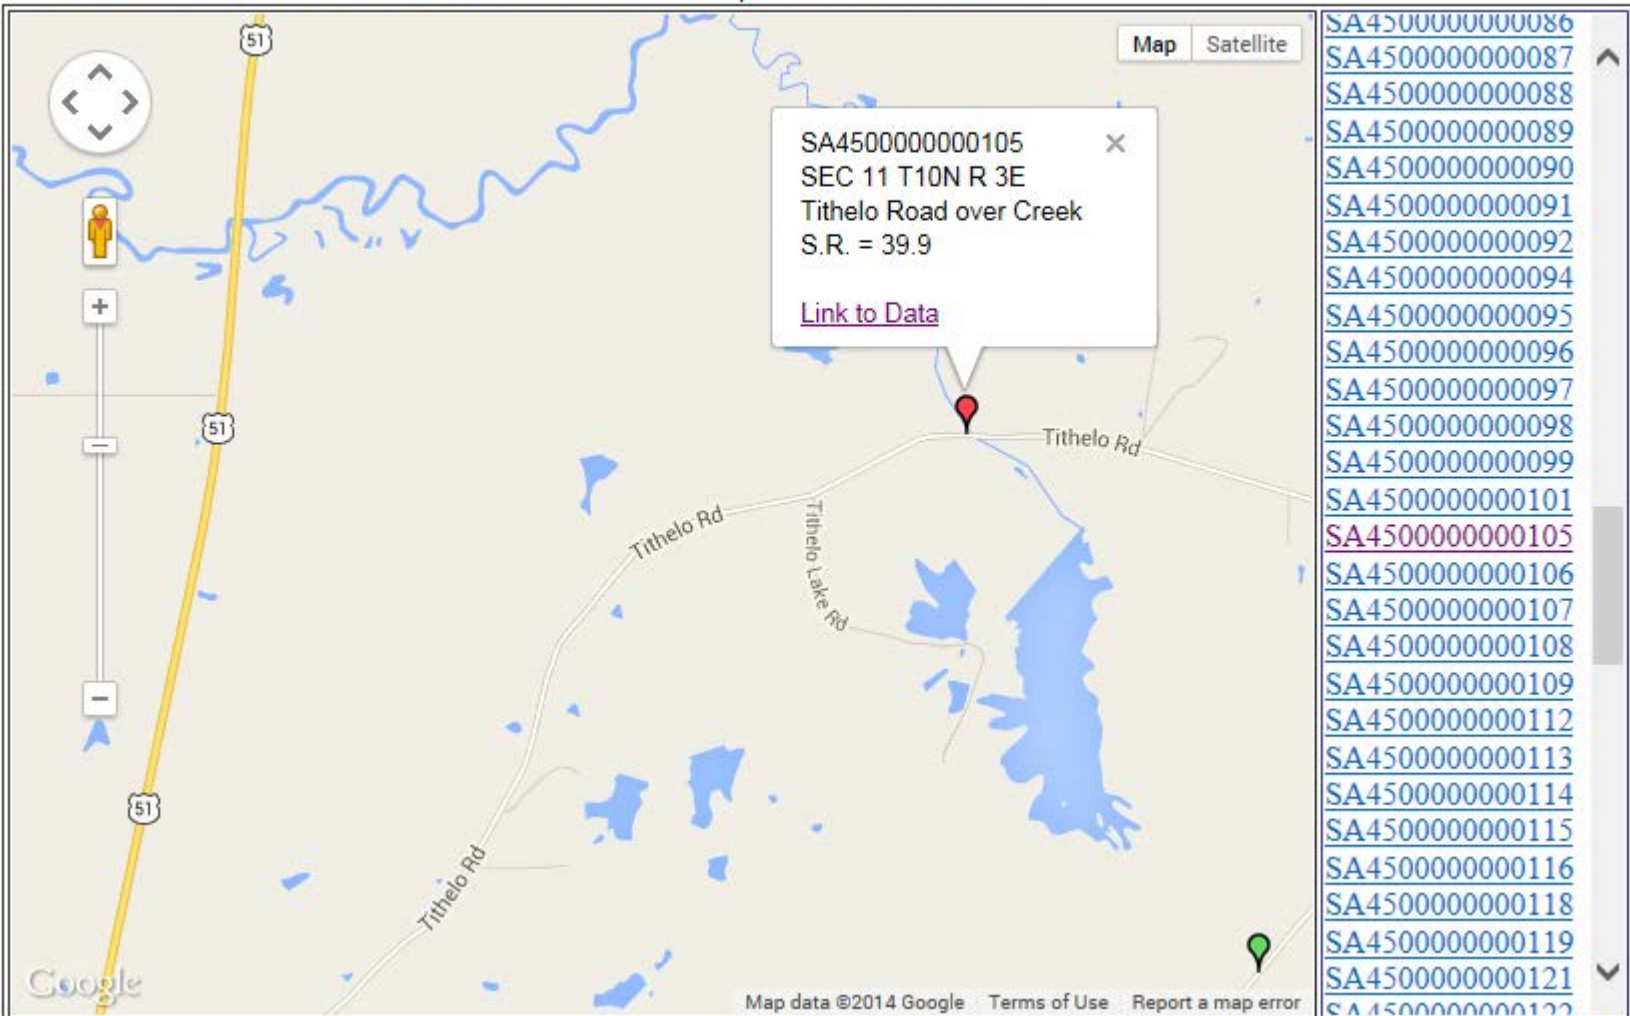

# County and Local Bridges - Madison County, Mississippi

Office of State Aid Road Construction - MDOT Compiled 04/03/2014 13:31:46

St. No. 105

Tithelo Rd